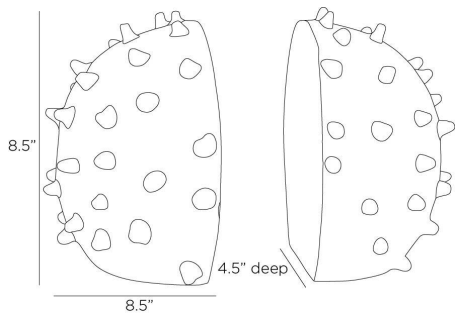

ARTERIO RS

FENWICK BOOKENDS

ATI06
Dark Antique Brass, Aluminum

The rounded silhouette of the puffer fish gives our Fenwick bookends their textural form. Cast of aluminum and plated in dark antique brass, this marine-life-influenced set recalls a found object or ancient relic. Stage them on a bookshelf or style them as sculptures. Finish will vary.

APPEARANCE

Materials	Aluminum
Finishes	Dark Antique Brass
Finish Will Vary	Yes
Top Coat/Sealant	Yes

DIMENSIONS

Overall	W: 8.5 in x D: 4.5 in x H: 8.5 in
Foot Print	W: 5 in x D: 3 in

SHIPPING

Product Weight	7.5 lbs
Gross Weight 1	9.25 lbs
Shipping Box 1	W: 12.0 in x D: 11.0 in x H: 8.5 in

CONTRACT

Contract Suitability	Contract Suitable As Is