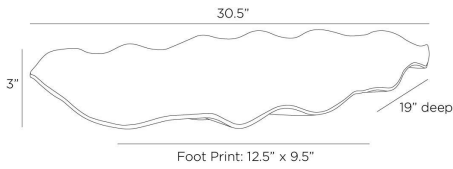

ARTERIO RS

ESSEX CENTERPIECE

ATI04
Antique Copper, Aluminum

With a freeform hammered texture, this unique cast aluminum centerpiece resembles a crushed shield. Oversized to add drama, the antique copper surface delivers textural appeal. Finish will vary.

APPEARANCE

Materials	Aluminum
Finishes	Antique Copper
Finish Will Vary	Yes
Top Coat/Sealant	Yes

DIMENSIONS

Overall	W: 30.5 in x D: 19 in x H: 3 in
Foot Print	W: 12.5 in x D: 9.5 in

SHIPPING

Product Weight	10.0 lbs
Gross Weight 1	15.0 lbs
Shipping Box 1	W: 9.5 in x D: 32.75 in x H: 21.0 in

CONTRACT

Contract Suitability	Contract Suitable As Is