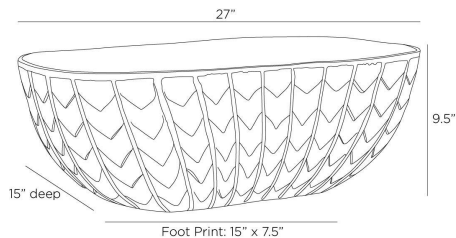

ARTERIOS

EZEKIAL CENTERPIECE

ATI03
Antique Brass, Aluminum

Plated in shimmering antique brass, this heavily textured cast aluminum centerpiece elevates any object placed inside. With an outer surface influenced by Nordic shingles, its Shaker-influenced facade gives Ezekial a sculptural appearance. Finished with a felted bottom. Finish will vary.

APPEARANCE

Materials	Aluminum
Finishes	Antique Brass
Finish Will Vary	Yes
Top Coat/Sealant	Yes

DIMENSIONS

Overall	W: 27 in x D: 15 in x H: 9.5 in
Foot Print	W: 15 in x D: 7.5 in

SHIPPING

Product Weight	19.5 lbs
Gross Weight 1	23.0 lbs
Shipping Box 1	W: 11.0 in x D: 16.0 in x H: 27.5 in