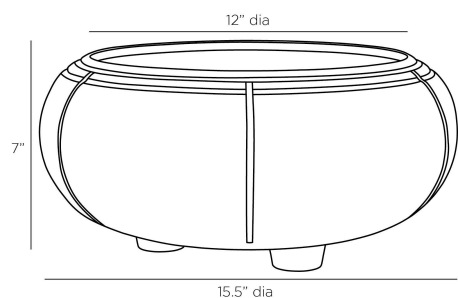

ARTERIO RS

ZEHIR CACHE POT

ATI01
Antique Brass, Aluminum

An elegant vessel, this cast aluminum footed planter makes an impactful centerpiece wherever you place it. Engraved for textural interest, the carved details inset into the antique brass finished surface recall the Nazca lines found in Southern Peru.

APPEARANCE

Materials	Aluminum
Finishes	Antique Brass
Finish Will Vary	No
Top Coat/Sealant	Yes

DIMENSIONS

Overall	Dia: 15.5 in x H: 7 in
Foot Print	W: 9 in x D: 9 in
Opening	Dia: 12.0 in

SHIPPING

Product Weight	10.4 lbs
Gross Weight 1	13.89 lbs
Shipping Box 1	W: 17.8 in x D: 17.8 in x H: 16.0 in