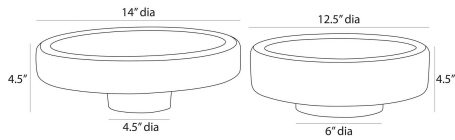

ARTERIOS

IZZY CENTERPIECES, SET OF 2

ATE04
Thundercloud, Ceramic

Shallow vessels used to float blossoms in Japanese flower displays were the muse for our hand-formed ceramic centerpieces. Glazed in a bubble finish in a thundercloud hue, each narrow pedestal shape will differ slightly. Finish will vary.

APPEARANCE

Materials	Ceramic
Finishes	Thundercloud
Finish Will Vary	Yes
Top Coat/Sealant	No

DIMENSIONS

Overall Large	Dia: 14.0 in x H: 4.5 in
Overall Small	Dia: 12.5 in x H: 4.5 in
Foot Print Large	Dia: 4.5 in
Foot Print Small	Dia: 6.0 in

SHIPPING

Product Weight	10.0 lbs
Gross Weight 1	15.32 lbs
Shipping Box 1	W: 16.93 in x D: 16.93 in x H: 12.6 in

CONTRACT

Contract Suitability	Contract Suitable As Is
----------------------	-------------------------