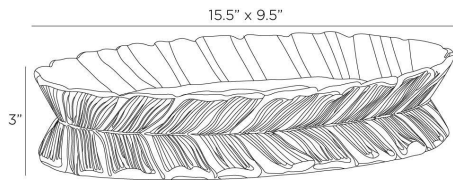

ARTERIOS

FAITH CENTERPIECE

ATE02
Ice Reactive, Porcelain

Resembling gathered leaves or feathers; the layered shapes of this porcelain centerpiece draw the eye with the illusion of subtle movement. An ice-reactive glaze highlights every detail with textural definition. Finish will vary.

APPEARANCE

Materials	Porcelain
Finishes	Ice Reactive
Finish Will Vary	Yes
Top Coat/Sealant	No

DIMENSIONS

Overall	W: 15.5 in x D: 9.5 in x H: 3 in
Foot Print	W: 15.5 in x D: 9.5 in

SHIPPING

Product Weight	3.0 lbs
Gross Weight 1	10.0 lbs
Shipping Box 1	W: 17.0 in x D: 14.0 in x H: 5.0 in