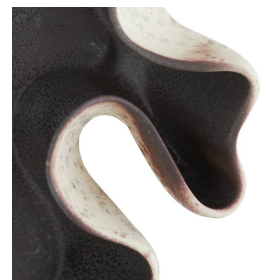

# ARTERIO S

## FRONTERA CENTERPIECE

ATE01  
Sparrow Reactive  
H: 3.5 IN  
W: 17 IN  
D: 13 IN

The free-form shapes of branching coral are echoed in a dramatic porcelain centerpiece. Glazed in our new sparrow reactive shade with a gunmetal reactive interior, the mix of hues results in a bleed of oxblood accents along each sinuous seam. Finish will vary.