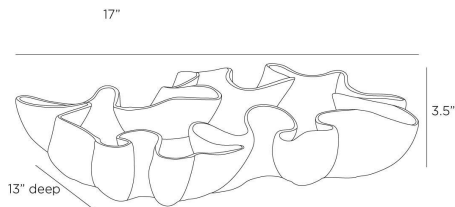

ARTERIO S

FRONTERA CENTERPIECE

ATE01
Sparrow Reactive, Porcelain

The free-form shapes of branching coral are echoed in a dramatic porcelain centerpiece. Glazed in our new sparrow reactive shade with a gunmetal reactive interior, the mix of hues results in a bleed of oxblood accents along each sinuous seam. Finish will vary.

APPEARANCE

Materials	Porcelain, Porcelain
Finishes	Sparrow Reactive, Gunmetal Reactive
Finish Will Vary	Yes
Top Coat/Sealant	No

DIMENSIONS

Overall	W: 17 in x D: 13 in x H: 3.5 in
Foot Print	W: 12 in x D: 9 in

SHIPPING

Product Weight	3.5 lbs
Gross Weight 1	10.0 lbs
Shipping Box 1	W: 17.0 in x D: 14.0 in x H: 5.0 in

CONTRACT

Contract Suitability	Contract Suitable As Is
----------------------	-------------------------