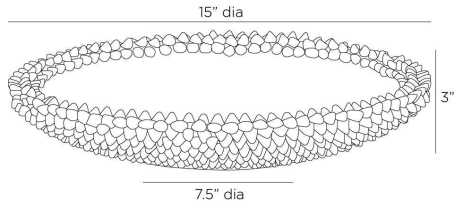

ARTERIO S

GRAWLER CENTERPIECE

ATC09
Eggshell, Terracotta

Glazed in eggshell, our handmade terracotta bowl may recall a sea anemone or coral. The smooth interior offers a contrast to its layered, textural form. Finish will vary.

APPEARANCE

Materials	Terracotta
Finishes	Eggshell
Finish Will Vary	Yes
Top Coat/Sealant	Yes

DIMENSIONS

Overall	Dia: 15.0 in x H: 3 in
Foot Print	Dia: 7.5 in

SHIPPING

Product Weight	7.6 lbs
Gross Weight 1	24.2 lbs
Shipping Box 1	W: 16.0 in x D: 9.0 in x H: 9.0 in