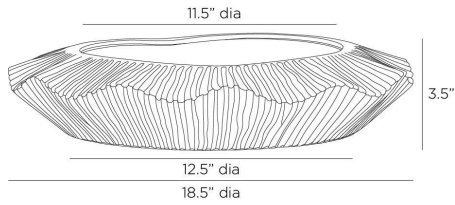

ARTERIOS

ESCADA PLANTER

ATC08
Platinum Crackle, Ceramic

With its heavily textured ceramic surface and hand-thrown form, the rippling lines of our Escada recall gentle waves washing the shore. Glazed with a reactive platinum crackle finish and finished with a drainage hole, it makes an artistic home for a favorite plant. Clear rubber stopper. Finish will vary.

APPEARANCE

Materials	Ceramic, Rubber
Finishes	Platinum Crackle, Clear
Finish Will Vary	Yes
Top Coat/Sealant	Yes

DIMENSIONS

Overall	Dia: 18.5 in x H: 3.5 in
Foot Print	Dia: 12.5 in
Opening	Dia: 11.5 in

SHIPPING

Product Weight	11.4 lbs
Gross Weight 1	15.0 lbs
Shipping Box 1	W: 14.6 in x D: 22.0 in x H: 22.5 in

CONTRACT

Contract Suitability	Contract Suitable As Is
----------------------	-------------------------