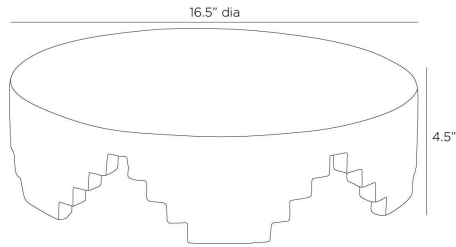

## CORNWALL CENTERPIECE

ATC07  
Faux Travertine, Resin

Crafted of faux travertine, the highly formalized characteristics of Greek architecture influenced the stairstep details of our geometric resin centerpiece. Its circular form dips in the center, forming a shallow bowl to display an inspired collection. Finish will vary.

### DIMENSIONS

Overall	Dia: 16.5 in x H: 4.5 in
Foot Print	Dia: 16.5 in

### SHIPPING

Product Weight	18.0 lbs
Gross Weight 1	21.0 lbs
Shipping Box 1	W: 20.0 in x D: 8.5 in x H: 21.0 in