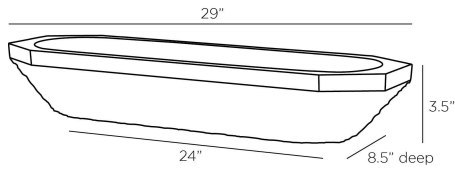

ARTERIO RS

ZURICH CENTERPIECE

ATC04
Ivory, Riverstone

A shallow vessel of ivory ricestone composite is an impactful accent for any tabletop. Carved with a pleasing texture, its simplistic silhouette is reminiscent of a classic wooden bread bowl. Finish will vary.

APPEARANCE

Materials	Riverstone
Finishes	Ivory
Finish Will Vary	Yes
Top Coat/Sealant	Yes

DIMENSIONS

Overall	W: 29 in x D: 8.5 in x H: 3.5 in
Foot Print	W: 24 in x D: 4 in
Opening	W: 26.5 in x D: 7 in

SHIPPING

Product Weight	15.2 lbs
Gross Weight 1	17.41 lbs
Shipping Box 1	W: 7.5 in x D: 12.0 in x H: 33.0 in

CONTRACT

Contract Suitability	Contract Suitable As Is
----------------------	-------------------------