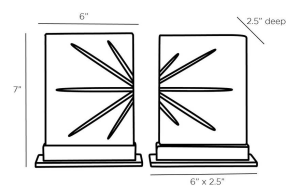

VERIDIAN SCULPTURES, SET OF 2

ATC01
 White
 H: 7 IN
 W: 6 IN
 D: 2.5 IN

Our Veridian sculptural objects are created as a slab of white alabaster and another in smoke crystal. Both pieces feature an etched radial design and rest on bases of antique brass steel. Use the pair as lavish bookends or place them together as sculptural objects. Finishes will vary.