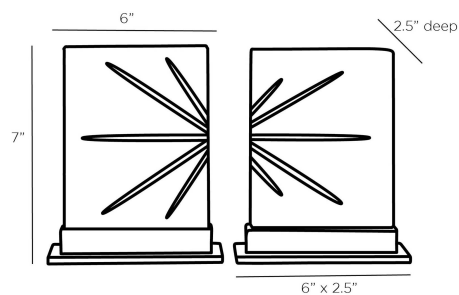

ARTERIOURS

VERIDIAN SCULPTURES, SET OF 2

ATC01
White, Alabaster

Our Veridian sculptural objects are created as a slab of white alabaster and another in smoke crystal. Both pieces feature an etched radial design and rest on bases of antique brass steel. Use the pair as lavish bookends or place them together as sculptural objects. Finishes will vary.

APPEARANCE

Materials	Alabaster, Crystal
Finishes	White, Smoke
Finish Will Vary	Yes
Top Coat/Sealant	No

DIMENSIONS

Overall	W: 6 in x D: 2.5 in x H: 7 in
Foot Print	W: 6 in x D: 2.5 in

SHIPPING

Product Weight	8.0 lbs
Gross Weight 1	10.0 lbs
Shipping Box 1	W: 9.88 in x D: 7.88 in x H: 8.63 in