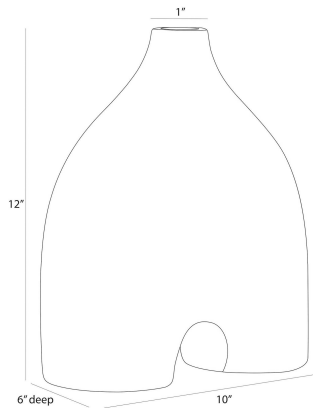

ARTERIO RS

JEFFREY SCULPTURE

ASS05
Matte Charcoal, Terracotta

Ancient fertility figurines inform the silhouette of this hand-formed terracotta sculpture. Finished in matte charcoal, its subtle curves resemble a woman's hips. Finish will vary.

APPEARANCE

Materials	Terracotta
Finishes	Matte Charcoal
Finish Will Vary	Yes
Top Coat/Sealant	No

DIMENSIONS

Overall	W: 10 in x D: 6 in x H: 12 in
Foot Print	W: 10 in x D: 6 in
Opening	Dia: 1.0 in

SHIPPING

Product Weight	8.2 lbs
Gross Weight 1	10.0 lbs
Shipping Box 1	W: 8.13 in x D: 12.75 in x H: 15.0 in

CONTRACT

Contract Suitability	Contract Suitable As Is
----------------------	-------------------------