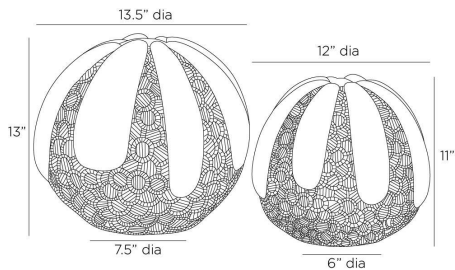

# ARTERIO RS

## FAYE SCULPTURES, SET OF 2

ASS04  
Whitewash, Terracotta

The rounded form of a sea urchin inspired our pair of terracotta sculptures. Each layered and textured style offers a pleasing mix of smooth and intricately carved textures. Glazed with a whitewash finish, they deliver a monumental presence wherever they are placed. Finish will vary.

### DIMENSIONS

Overall Large	Dia: 13.5 in x H: 13 in
Overall Small	Dia: 12.0 in x H: 11 in
Foot Print Large	Dia: 7.5 in
Foot Print Small	Dia: 6.0 in