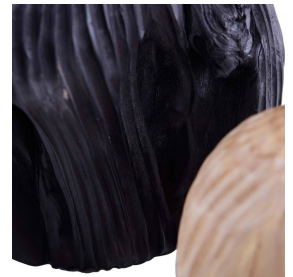

UBERTO SCULPTURE, SET OF 2

ASS01
Ebony

With a found-object sensibility, our Uberto sculptures are created from a carved teak root ball. The larger ebonized ball and smaller, naturally finished ball impart an earthy, artisanal look in any space. Finish will vary.