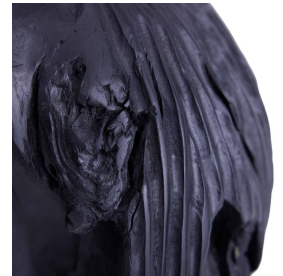

UBERTO SCULPTURE, SET OF 2

ASS01
Ebony

With a found-object sensibility, our Uberto sculptures are created from a carved teak root ball. The larger ebonized ball and smaller, naturally finished ball impart an earthy, artisanal look in any space. Finish will vary.