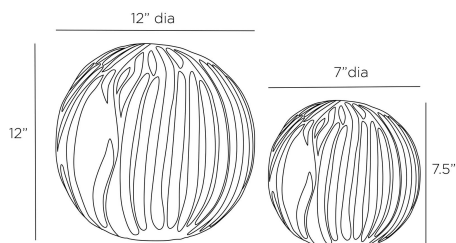

ARTERIO S

UBERTO SCULPTURE, SET OF 2

ASS01
Ebony, Teak Root

With a found-object sensibility, our Uberto sculptures are created from a carved teak root ball. The larger ebonized ball and smaller, naturally finished ball impart an earthy, artisanal look in any space. Finish will vary.

APPEARANCE

Materials	Teak Root, Teak Root
Finishes	Ebony, Natural
Finish Will Vary	Yes
Top Coat/Sealant	No

DIMENSIONS

Overall Large	Dia: 12.0 in x H: 12 in
Overall Small	Dia: 7.0 in x H: 7.5 in

SHIPPING

Product Weight	21.0 lbs
Gross Weight 1	15.5 lbs
Gross Weight 2	8.8 lbs
Shipping Box 1	W: 12.2 in x D: 12.2 in x H: 12.2 in
Shipping Box 2	W: 8.3 in x D: 8.3 in x H: 8.3 in