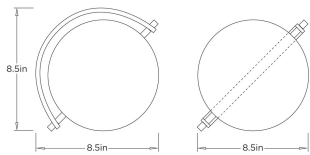

ARTERIOS

MILO SCULPTURE

AS116 MILO SCULPTURE

ARTERIOS

AS116

Natural Jungle Marble

A minimalist twist on the classic globe, our polished sphere of natural jungle marble is suspended in a frame of bronze iron. It can be displayed in multiple ways and is a great accent for any library, desk, or coffee table. Finish will vary.

APPEARANCE

Materials	Marble, Iron
Finishes	Jungle, Bronze
Finish Will Vary	Yes
Top Coat/Sealant	No

DIMENSIONS

Overall	Dia: 8.5 in x H: 8.5 in
Foot Print	Dia: 3.0 in

SHIPPING

Product Weight	14.33 lbs
Gross Weight 1	15.65 lbs
Shipping Box 1	W: 9.5 in x D: 10.5 in x H: 12.5 in

ADDITIONAL INFO

Disclaimers	As a natural material, color variation is to be expected in marble. The color has been determined randomly depending on what mineral content makes up each batch when the marble is formed. Small pits or divots are a common occurrence as well.

CONTRACT

Contract Suitability	Contract Suitable As Is