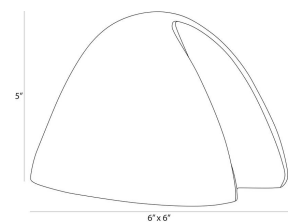

ARTERIO RS

KIP SCULPTURE

ASI15
Antique Brass
H: 5 IN
W: 6 IN
D: 6 IN

Our highly polished accent piece of antique brass cast aluminum embraces the modern equestrian aesthetic. Inspired by a horse's hoof, it was designed to draw the eye from every angle. Finish will vary.