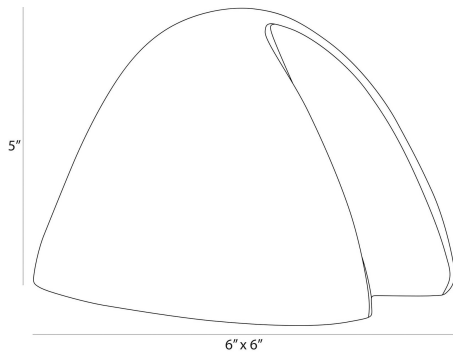

ARTERIO RS

KIP SCULPTURE

ASI15
Antique Brass, Aluminum

Our highly polished accent piece of antique brass cast aluminum embraces the modern equestrian aesthetic. Inspired by a horse's hoof, it was designed to draw the eye from every angle. Finish will vary.

APPEARANCE

Materials	Aluminum
Finishes	Antique Brass
Finish Will Vary	Yes
Top Coat/Sealant	Yes

DIMENSIONS

Overall	W: 6 in x D: 6 in x H: 5 in
---------	-----------------------------

SHIPPING

Product Weight	2.1 lbs
Gross Weight 1	3.58 lbs
Shipping Box 1	W: 16.0 in x D: 10.5 in x H: 10.5 in