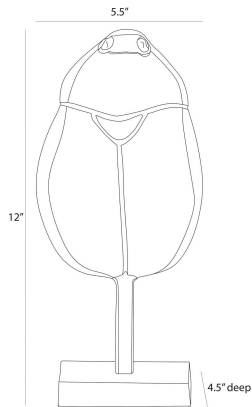

## GITA SCULPTURE

AS114  
Vintage Silver, Brass

The jewel scarab of Costa Rica inspired a beetle-shaped sculpture of vintage silver-finished brass. Mounted on a square base of natural iron, the Gita is a stylish addition to a modern wunderkammer. Finish will vary.

### DIMENSIONS

Overall	W: 5.5 in x D: 4.5 in x H: 12 in
---------	----------------------------------

### SHIPPING

Product Weight	2.7 lbs
Gross Weight 1	3.59 lbs
Shipping Box 1	W: 15.0 in x D: 8.0 in x H: 10.0 in