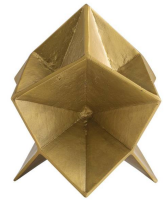

KENDRICK SCULPTURE

AS113
Antique Brass
H: 10 IN
W: 11 IN
D: 8 IN

A traditional work of origami resembling a star was transformed in the hand of our designer into a sculpture of antique brass iron. Cast in a substantial scale for use on a bookcase or coffee table. Includes felt dots. Finish will vary.