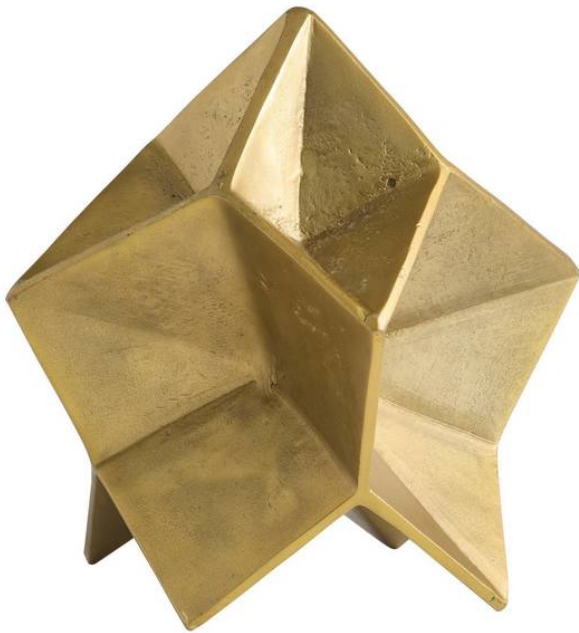

KENDRICK SCULPTURE

AS113
Antique Brass
H: 10 IN
W: 11 IN
D: 8 IN

A traditional work of origami resembling a star was transformed in the hand of our designer into a sculpture of antique brass iron. Cast in a substantial scale for use on a bookcase or coffee table. Includes felt dots. Finish will vary.