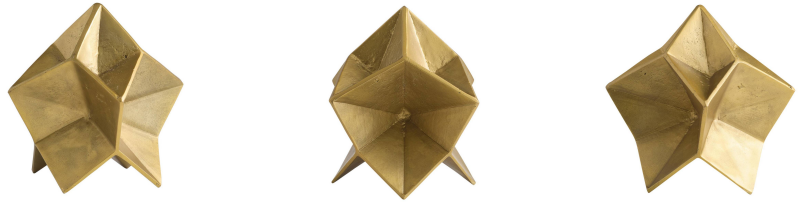

# ARTERIO RS

## KENDRICK SCULPTURE

AS113  
Antique Brass, Iron

A traditional work of origami resembling a star was transformed in the hand of our designer into a sculpture of antique brass iron. Cast in a substantial scale for use on a bookcase or coffee table. Includes felt dots. Finish will vary.

### APPEARANCE

Materials	Iron
Finishes	Antique Brass
Finish Will Vary	Yes
Top Coat/Sealant	Yes

### DIMENSIONS

Overall W: 11 in x D: 8 in x H: 10 in