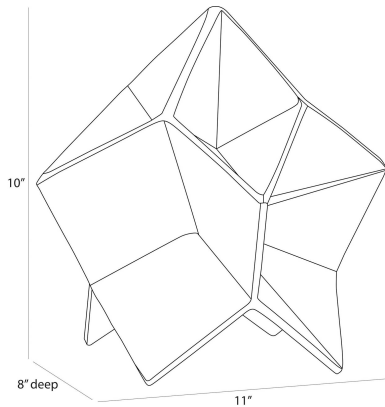

# ARTERIO RS

## KENDRICK SCULPTURE

AS113  
Antique Brass, Iron

A traditional work of origami resembling a star was transformed in the hand of our designer into a sculpture of antique brass iron. Cast in a substantial scale for use on a bookcase or coffee table. Includes felt dots. Finish will vary.

### DIMENSIONS

Overall W: 11 in x D: 8 in x H: 10 in