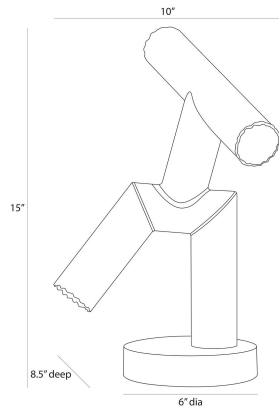

# ARTERIO RS

## KOUAME SCULPTURE

ASI12  
Burnt Iron, Iron

We distilled a figure to its most essential elements. With its dynamic dancing pose, this burnt iron piece appears to have a twisting motion as it suspends on a single leg. Torched details accent the end of every "limb." Mounted on a rounded base of white marble. Finish will vary.

### DIMENSIONS

|            |                                 |
|------------|---------------------------------|
| Overall    | W: 10 in x D: 8.5 in x H: 15 in |
| Foot Print | Dia: 6.0 in                     |
| Base       | Dia: 6.0 in x H: 1 in           |

### SHIPPING

|                |                                      |
|----------------|--------------------------------------|
| Product Weight | 6.3 lbs                              |
| Gross Weight 1 | 6.71 lbs                             |
| Shipping Box 1 | W: 19.0 in x D: 15.0 in x H: 15.0 in |