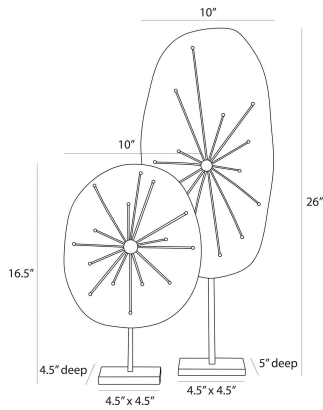

ARTERIO RS

JURA SCULPTURES, SET OF 2

AS111
Natural Iron, Iron

A pair of Brutalist sculptures reflect the free-form shape of a flower. Hammered forms of natural iron are accented with an antique brass tack welded at the very center for contrast. Secured on a square base, they can be displayed together or separately. Finish will vary.

APPEARANCE

Materials	Iron, Brass
Finishes	Natural Iron, Antique Brass
Finish Will Vary	Yes
Top Coat/Sealant	Yes

DIMENSIONS

Overall Large	W: 10 in x D: 5 in x H: 26 in
Overall Small	W: 10 in x D: 4.5 in x H: 16.5 in
Base Large	W: 5 in x D: 5 in x H: 0.5 in
Base Small	W: 4.5 in x D: 4.5 in x H: 0.5 in
Foot Print Large	W: 5 in x D: 5 in
Foot Print Small	W: 4.5 in x D: 4.5 in

SHIPPING

Product Weight	7.4 lbs
Gross Weight 1	11.55 lbs
Shipping Box 1	W: 11.0 in x D: 11.5 in x H: 28.0 in

CONTRACT

Contract Suitability	Contract Suitable As Is
----------------------	-------------------------