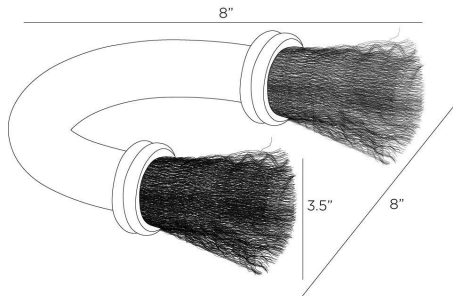

ARTERIO RS

FILLMORE SCULPTURE

AS110
Bronze, Aluminum

This sophisticated curiosity resembles an antique shaving brush, making it an impactful paperweight or desk accessory. Formed of heavy bronze-plated aluminum, it is finished with a crimped fringe of antique brass at either end.

APPEARANCE

Materials	Aluminum, Brass
Finishes	Bronze, Antique Brass
Finish Will Vary	No
Top Coat/Sealant	Yes

DIMENSIONS

Overall	W: 8 in x D: 3.5 in x H: 8 in
Foot Print	W: 8 in x D: 8 in

SHIPPING

Product Weight	1.8 lbs
Gross Weight 1	3.06 lbs
Shipping Box 1	W: 5.75 in x D: 8.25 in x H: 8.75 in