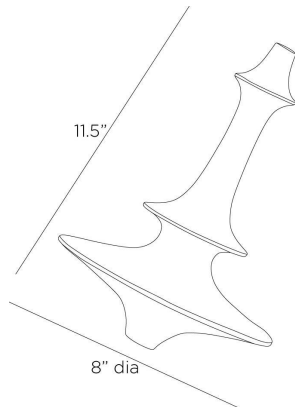

# ARTERIO RS

## FEDERICO SCULPTURE

ASI09  
Bronze, Aluminum

An overscaled spinning top of cast aluminum plated in bronze makes a sharp accent piece for a desk or shelf. Designed to lean upon placement, it is accented with a glimmer of antique brass at the edges.

### DIMENSIONS

Overall	Dia: 8.0 in x H: 11.5 in
Foot Print	Dia: 5.0 in