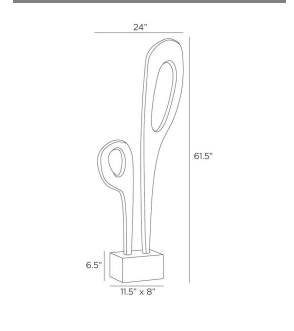

GRISWALD FLOOR SCULPTURE

ASI08  
Smoke  
H: 61.5 IN  
W: 24 IN  
D: 8 IN

Abstract shapes stretch and grow in opposing directions on our whimsical Griswald, making it an impactful addition to any corner of the room. Figural forms of smoked mango wood are anchored on a solid base of ebony acacia wood. Finish will vary.