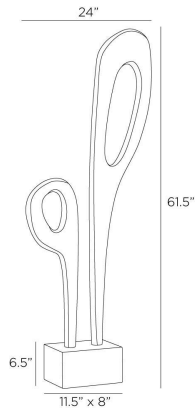

ARTERIOS

GRISWALD FLOOR SCULPTURE

ASI08
Smoke, Wood

Abstract shapes stretch and grow in opposing directions on our whimsical Griswald, making it an impactful addition to any corner of the room. Figural forms of smoked mango wood are anchored on a solid base of ebony acacia wood. Finish will vary.

APPEARANCE

Materials	Wood, Wood
Finishes	Smoke, Ebony
Finish Will Vary	Yes
Top Coat/Sealant	Yes

DIMENSIONS

Overall	W: 24 in x D: 8 in x H: 61.5 in
Foot Print	W: 11.5 in x D: 8 in
Base	W: 11.5 in x D: 8 in x H: 6.5 in

SHIPPING

Product Weight	39.5 lbs
Gross Weight 1	52.0 lbs
Shipping Box 1	W: 20 in x D: 65.5 in x H: 17 in

CONTRACT

Contract Suitability	Contract Suitable As Is
----------------------	-------------------------