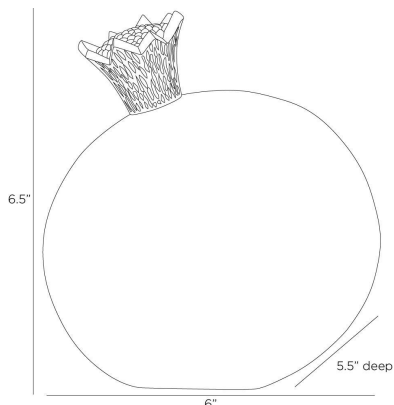

ARTERIO RS

EDEN SCULPTURE

ASI04
Carmine, Marble

The crown jewel of the fruit world, a marble pomegranate of the deepest carmine is ripe for display on any surface. Inspired by the classical Greek fertility symbol and topped with a vintage brass stem, our unique sculpture can sit straight or be displayed at an angle. Finish will vary.

APPEARANCE

Materials	Marble, Brass
Finishes	Carmine, Vintage Brass
Finish Will Vary	Yes
Top Coat/Sealant	Yes

DIMENSIONS

Overall	W: 6 in x D: 5.5 in x H: 6.5 in
Foot Print	W: 2 in x D: 3.5 in

SHIPPING

Product Weight	11.2 lbs
Gross Weight 1	13.0 lbs
Shipping Box 1	W: 11.0 in x D: 11.0 in x H: 10.25 in