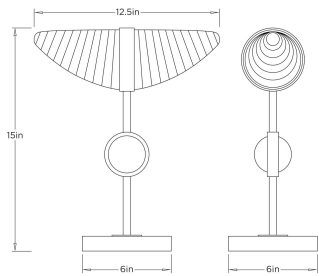

ARTERIOS

NORBERT SCULPTURE

ASC42 NORBERT SCULPTURE

ARTERIOS