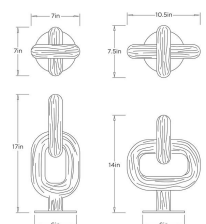

MERRITT SCULPTURES, SET OF 2

ASC41
Ebony

Reminiscent of forged links, these sculptures add scale and texture to any display. Secured to a circular base of bronze iron, each resin form finished in ebony can be displayed together or separately. Finish will vary.