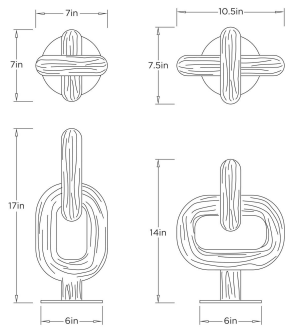

ARTERIO RS

MERRITT SCULPTURES, SET OF 2

ASC41 MERRITT SCULPTURES

ARTERIO RS

ASC41
Ebony, Resin

Reminiscent of forged links, these sculptures add scale and texture to any display. Secured to a circular base of bronze iron, each resin form finished in ebony can be displayed together or separately. Finish will vary.

APPEARANCE

| | |
|------------------|---------------|
| Materials | Resin, Iron |
| Finishes | Ebony, Bronze |
| Finish Will Vary | Yes |
| Top Coat/Sealant | No |

DIMENSIONS

| | |
|------------------|-----------------------------------|
| Overall Large | W: 7 in x D: 7 in x H: 17 in |
| Overall Small | W: 10.5 in x D: 7.5 in x H: 14 in |
| Foot Print Large | Dia: 6.0 in |
| Foot Print Small | Dia: 6.0 in |

SHIPPING

| | |
|----------------|--------------------------------------|
| Product Weight | 11.0 lbs |
| Gross Weight 1 | 14.33 lbs |
| Shipping Box 1 | W: 20.5 in x D: 11.0 in x H: 21.0 in |

CONTRACT

| | |
|----------------------|-------------------------|
| Contract Suitability | Contract Suitable As Is |
|----------------------|-------------------------|