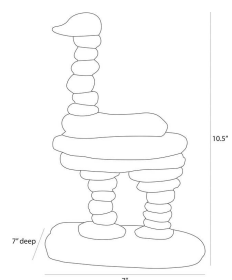

KEVIN SCULPTURE

ASC39  
Ivory  
H: 10.5 IN  
W: 7 IN  
D: 5 IN

The tradition of stone stacking is updated in our form of cast ivory ricestone composite. Anchored to a base for secure display, this modernist cairn resembles an ostrich. Finish will vary.