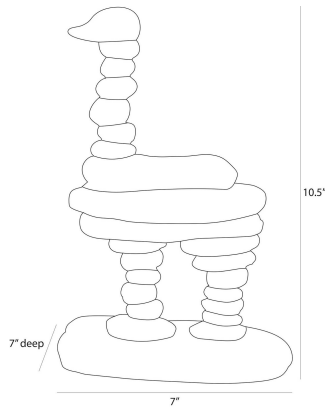

ARTERIO RS

KEVIN SCULPTURE

ASC39
Ivory, Ricestone

The tradition of stone stacking is updated in our form of cast ivory ricestone composite. Anchored to a base for secure display, this modernist cairn resembles an ostrich. Finish will vary.

APPEARANCE

Materials	Ricestone
Finishes	Ivory
Finish Will Vary	Yes
Top Coat/Sealant	No

DIMENSIONS

Overall	W: 7 in x D: 5 in x H: 10.5 in
Foot Print	W: 7 in x D: 5 in

SHIPPING

Product Weight	4.5 lbs
Gross Weight 1	7.72 lbs
Shipping Box 1	W: 9.0 in x D: 10.0 in x H: 14.0 in