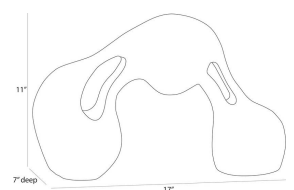

ARTERIO RS

JABARI SCULPTURE

ASC38
Charcoal
H: 11 IN
W: 17 IN
D: 7 IN

The tension inherent in pulling and stretching clay finds its reflection in the Jabari. Cast of charcoal ricestone composite, this piece makes the most of positive and negative space with intriguing cutouts, adding interest when viewed from multiple angles. Finish will vary.

11"

17"

7" deep