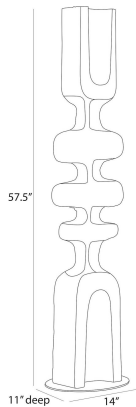

ARTERIO RS

JAYDEN FLOOR SCULPTURE

ASC37
Ebony, Resin

Designed to draw the eye, this monolithic sculpture of ebony resin makes a dynamic accent for any corner. The totemic-inspired shape resembles a fishbone, with a grooved texture that recalls sea-worn driftwood. Mounted on a circular bronze steel base.

APPEARANCE

| | |
|------------------|---------------|
| Materials | Resin, Steel |
| Finishes | Ebony, Bronze |
| Finish Will Vary | No |
| Top Coat/Sealant | No |

DIMENSIONS

| | |
|------------|----------------------------------|
| Overall | W: 14 in x D: 11 in x H: 57.5 in |
| Foot Print | W: 14 in x D: 11 in |
| Base | W: 14 in x D: 11 in x H: 0.25 in |

SHIPPING

| | |
|-----------------------|--------------------------------------|
| Shipping Requirements | Truck Ship |
| Product Weight | 49.6 lbs |
| Gross Weight 1 | 51.81 lbs |
| Shipping Box 1 | W: 15.0 in x D: 18.0 in x H: 58.5 in |