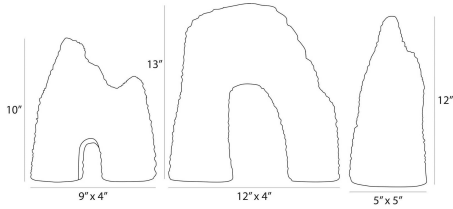

ARTERIO RS

ISLA SCULPTURES, SET OF 3

ASC36
Ivory, Ricestone

In our Isla set, we recreated the layered topography of the chalk cliffs of Stretta, France. Cast of ivory ricestone composite with a carved texture, they can be displayed in multiple ways. Finish will vary.

APPEARANCE

Materials	Ricestone
Finishes	Ivory
Finish Will Vary	Yes
Top Coat/Sealant	No

DIMENSIONS

Overall Large	W: 12 in x D: 4 in x H: 13 in
Overall Medium	W: 5 in x D: 5 in x H: 12 in
Overall Small	W: 9 in x D: 4 in x H: 10 in

SHIPPING

Product Weight	44.6 lbs
Gross Weight 1	47.39 lbs
Shipping Box 1	W: 18.5 in x D: 18.5 in x H: 16.5 in

CONTRACT

Contract Suitability	Contract Suitable As Is
----------------------	-------------------------