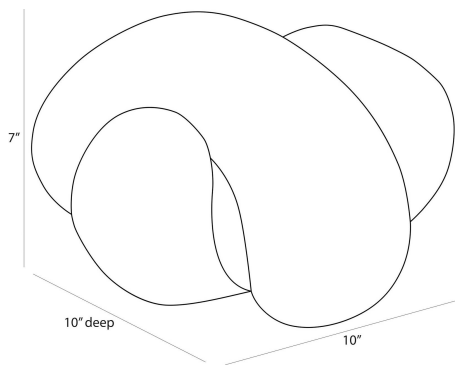

ARTERIO S

KANZI SCULPTURES, SET OF 2

ASC35
White, Resin

We crafted two amorphous sculptures of white resin that look equally chic when displayed alone or linked together. Fine hairline ridges in the finish accent the amorphous forms.

APPEARANCE

Materials	Resin
Finishes	White
Finish Will Vary	No
Top Coat/Sealant	No

DIMENSIONS

Overall Together	W: 10 in x D: 10 in x H: 7 in
Overall Large	W: 10 in x D: 5 in x H: 5 in
Overall Small	W: 10 in x D: 6 in x H: 4 in

SHIPPING

Product Weight	5.4 lbs
Gross Weight 1	11.02 lbs
Shipping Box 1	W: 13.5 in x D: 13.5 in x H: 9.5 in

CONTRACT

Contract Suitability	Contract Suitable As Is
----------------------	-------------------------