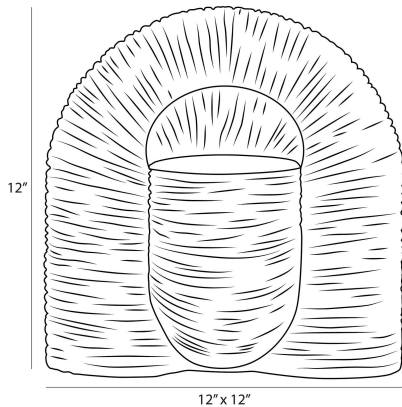

ARTERIO RS

KODIAK SCULPTURE

ASC34
Sand, Resin

Dual ridged columns bend and stretch to form a single, slinky-inspired work of art. Cast of sand-colored resin, this modernist accent effortlessly dresses up a table or bookshelf. Finish will vary.

APPEARANCE

Materials	Resin
Finishes	Sand
Finish Will Vary	Yes
Top Coat/Sealant	No

DIMENSIONS

Overall	W: 12 in x D: 12 in x H: 12 in
Foot Print	W: 12 in x D: 5 in

SHIPPING

Shipping Requirements	Truck Ship
Product Weight	54.0 lbs
Gross Weight 1	57.32 lbs
Shipping Box 1	W: 15 in x D: 15 in x H: 17 in