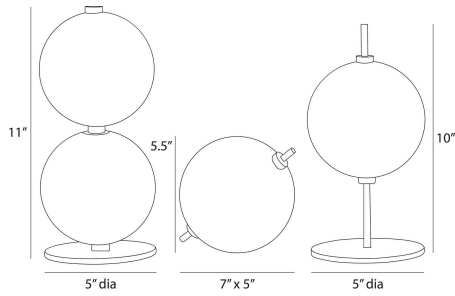

ARTERIOS

KYROS SCULPTURES, SET OF 3

ASC33
Ebony, Resin

This set of organic forms is inspired by Japanese shou sugi ban is reinterpreted in ebony resin. Each rounded sculpture is reminiscent of a seed pod, pierced with an accent English bronze steel. Two of the trio are mounted securely on a base.

APPEARANCE

Materials	Resin, Steel
Finishes	Ebony, English Bronze
Finish Will Vary	No
Top Coat/Sealant	No

DIMENSIONS

Overall Large	Dia: 5.0 in x H: 11 in
Overall Medium	Dia: 5.0 in x H: 10 in
Overall Small	W: 7 in x Dia: 5.0 in x H: 5.5 in
Foot Print Large	Dia: 5.0 in
Foot Print Medium	Dia: 5.0 in
Foot Print Small	W: 7 in x Dia: 5.0 in

SHIPPING

Product Weight	9.4 lbs
Gross Weight 1	13.23 lbs
Shipping Box 1	W: 8.5 in x D: 14.0 in x H: 19.0 in

CONTRACT

Contract Suitability	Contract Suitable As Is