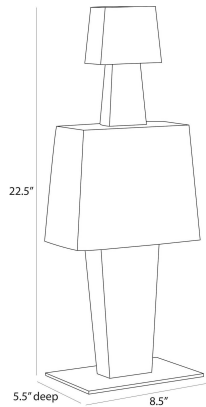

ARTERIOS

JACOPO SCULPTURE

ASC31
Ivory, Chiseled Riverstone

Ancient totemic forms inspired a modernist sculpture of chiseled ivory riverstone composite. Each shape combines to create a human-like figure anchored to a bronze steel base.

APPEARANCE

Materials	Chiseled Riverstone, Steel
Finishes	Ivory, Bronze
Finish Will Vary	No
Top Coat/Sealant	No

DIMENSIONS

Overall	W: 8.5 in x D: 5.5 in x H: 22.5 in
Foot Print	W: 8 in x D: 4.5 in
Base	W: 8 in x D: 4.5 in x H: 0.25 in

SHIPPING

Product Weight	24.2 lbs
Gross Weight 1	26.45 lbs
Shipping Box 1	W: 9.0 in x D: 12.0 in x H: 27.0 in

CONTRACT

Contract Suitability	Contract Suitable As Is
----------------------	-------------------------