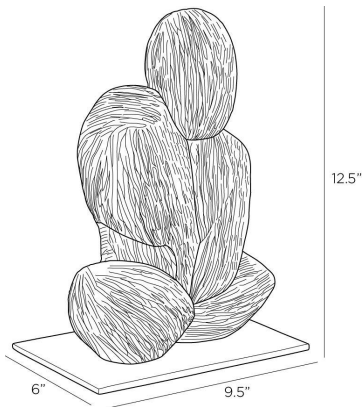

# ARTERIO RS

## GRISSOM SCULPTURE

ASC29  
Charcoal, Ricestone

Free-form shapes of charcoal ricestone composite form a striking totem that is both meditative and textural. Different when viewed from every angle, it is secured on a base of steel-plated in antique brass.

### DIMENSIONS

Overall	W: 9.5 in x D: 6 in x H: 12.5 in
Foot Print	W: 9 in x D: 6 in
Base	W: 9 in x D: 6 in x H: 0.25 in