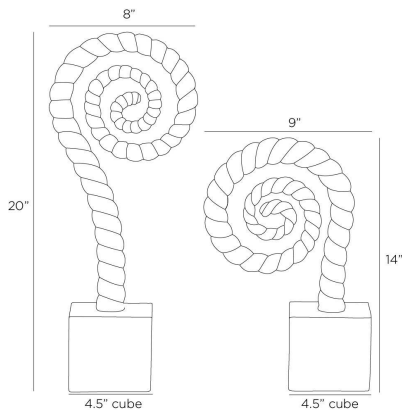

ARTERIOURS

GULLY SCULPTURES, SET OF 2

ASC28
Black, Marble

Our coal resin sculptures mimic the curved silhouette of a ram's horn. Black marble bases streaked with white veins makes this sculpture sturdy and stylish. Can be used as a pair of bookends, their textural finish lends implied movement to your shelvescape. Finish will vary.

APPEARANCE

Materials	Marble, Resin
Finishes	Black, Coal
Finish Will Vary	Yes
Top Coat/Sealant	Yes

DIMENSIONS

Overall Large	W: 8 in x D: 4.5 in x H: 20 in
Overall Small	W: 9.5 in x D: 4.5 in x H: 14 in
Foot Print	W: 4.5 in x D: 4.5 in
Base	W: 4.5 in x D: 4.5 in x H: 4.5 in

SHIPPING

Product Weight	20.6 lbs
Gross Weight 1	22.05 lbs
Shipping Box 1	W: 13.0 in x D: 13.0 in x H: 24.0 in

CONTRACT

Contract Suitability	Contract Suitable As Is
----------------------	-------------------------