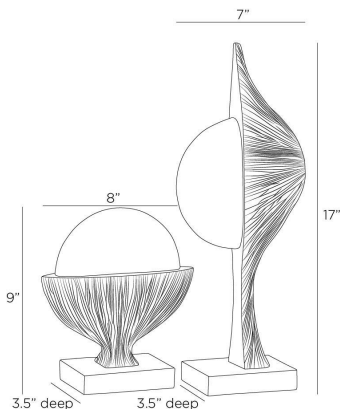

ARTERIOS

FLOJO SCULPTURES, SET OF 2

ASC27
Black, Marble

Black marble discs peek out from textural "pods" of ash-brown resin to resemble peas emerging from their shells. Each modernist inspired sculpture is anchored by a sturdy base of black marble. Finish will vary.

APPEARANCE

Materials	Marble, Resin
Finishes	Black, Ash Brown
Finish Will Vary	Yes
Top Coat/Sealant	Yes

DIMENSIONS

Overall Large	W: 7 in x D: 3.5 in x H: 17 in
Overall Small	W: 8 in x D: 3.5 in x H: 9 in
Foot Print Large	W: 7 in x D: 3.5 in
Foot Print Small	W: 8 in x D: 3.5 in

SHIPPING

Product Weight	10.9 lbs
Gross Weight 1	13.45 lbs
Shipping Box 1	W: 9.0 in x D: 15.5 in x H: 22.5 in

CONTRACT

Contract Suitability	Contract Suitable As Is
----------------------	-------------------------