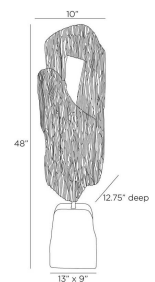

## GARZA FLOOR SCULPTURE

ASC26  
Black  
H: 48 IN  
W: 10 IN  
D: 12.75 IN

Modeled after a mudra—a hand gesture used in meditative practice—our impactful sculpture is handcrafted from black resin. Grooved with a faux bois texture, its figural form is juxtaposed by an ivory ricestone composite base. Bronze-plated iron rod support. Finish will vary.