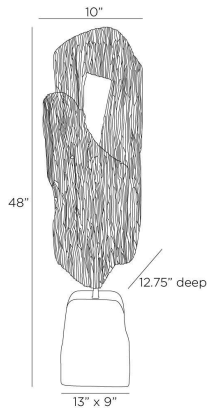

ARTERIO S

GARZA FLOOR SCULPTURE

ASC26
Black, Resin

Modeled after a mudra—a hand gesture used in meditative practice—our impactful sculpture is handcrafted from black resin. Grooved with a faux bois texture, its figural form is juxtaposed by an ivory ricestone composite base. Bronze-plated iron rod support. Finish will vary.

APPEARANCE

Materials	Resin, Ricestone
Finishes	Black, Ivory
Finish Will Vary	Yes
Top Coat/Sealant	Yes

DIMENSIONS

Overall	W: 10 in x D: 12.75 in x H: 48 in
Foot Print	W: 13 in x D: 9 in
Base	W: 13 in x D: 9 in x H: 9.5 in