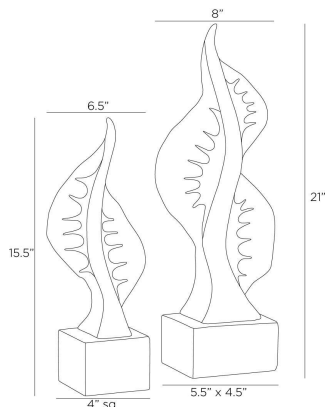

ARTERIO RS

HIRO SCULPTURES, SET OF 2

ASC25
Ivory, Ricestone

The sculptural silhouettes of marine life are reflected in these ivory ricestone composite sculptures. Reminiscent of seaweed or a Portuguese man-of-war fin, each twisted form stretches upward while secured to a charcoal ricestone composite base. Finish will vary.

APPEARANCE

Materials	Ricestone, Ricestone
Finishes	Ivory, Charcoal
Finish Will Vary	Yes
Top Coat/Sealant	Yes

DIMENSIONS

Overall Large	W: 8 in x D: 4.5 in x H: 21 in
Overall Small	W: 6.5 in x D: 4 in x H: 15.5 in
Base Large	W: 5.5 in x D: 4.5 in x H: 3 in
Base Small	W: 4 in x D: 4 in x H: 3 in
Foot Print Large	W: 5.5 in x D: 4.5 in
Foot Print Small	W: 4 in x D: 4 in

SHIPPING

Product Weight	17.6 lbs
Gross Weight 1	18.74 lbs
Shipping Box 1	W: 24.0 in x D: 10.0 in x H: 15.5 in

CONTRACT

Contract Suitability	Contract Suitable As Is
----------------------	-------------------------