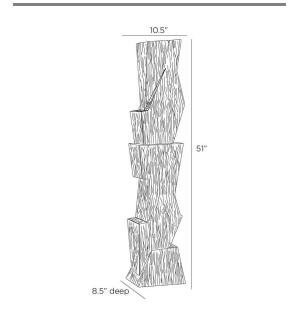

DARNELL FLOOR SCULPTURE

ASC24
Matte White
H: 51 IN
W: 10.5 IN
D: 8.5 IN

A totem of matte white resin is a commanding accent piece for any corner of the room. Designed to draw the eye to its geometric form, a faux wood finish adds a dynamic accent to the texture on its vertical surface. Finish will vary.